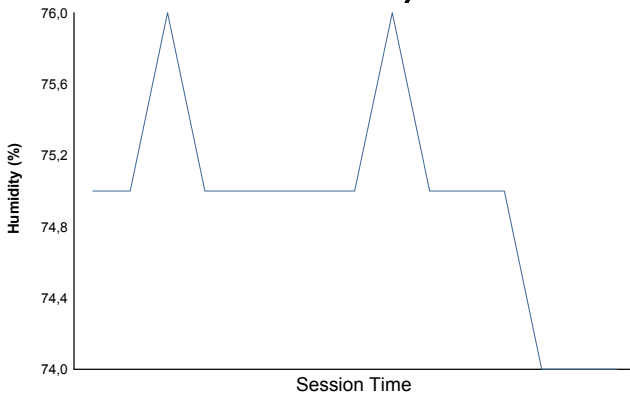

World Final Valencia

Pro + ProAm
Qualifying Session 2

Weather Report

Air Temperature

Track Temperature

Humidity

Pressure

Wind Speed