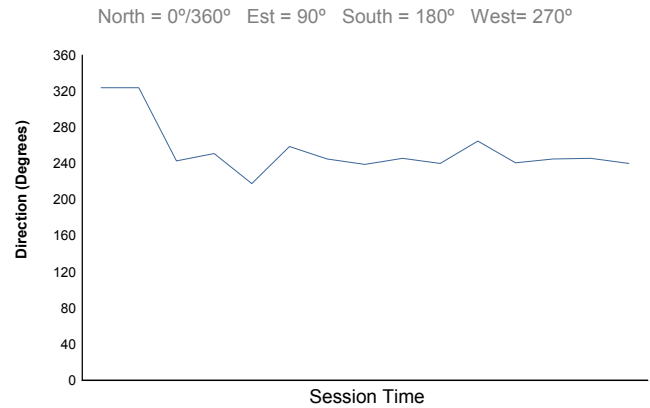

World Final Valencia

Pro + ProAm
Qualifying Session 2

Weather Report

Air Temperature

Track Temperature

Humidity

Pressure

Wind Speed

Wind direction

Track Status: **DRY**