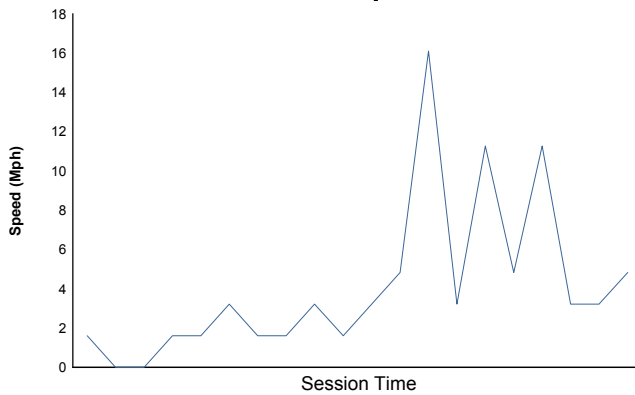

World Final Valencia Pro + ProAm Qualifying Session 1

Weather Report

Air Temperature

Track Temperature

Humidity

Pressure

Wind Speed

Wind direction