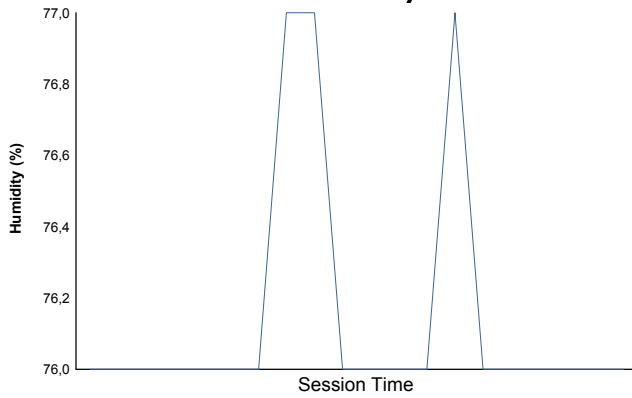

World Final Valencia Pro + ProAm Qualifying Session 1

Weather Report

Air Temperature

Track Temperature

Humidity

Pressure

Wind Speed

Wind direction