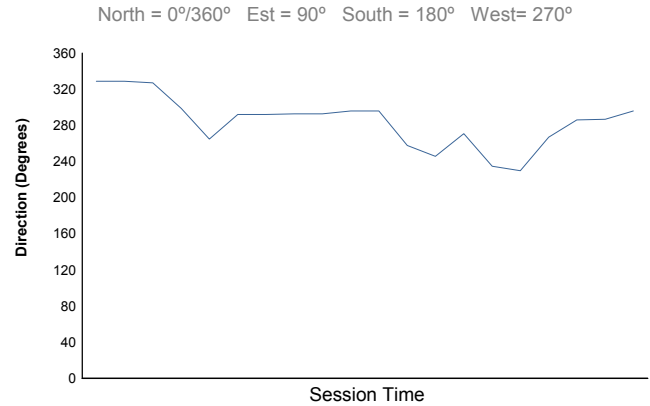

World Final Valencia Pro + ProAm Qualifying Session 1

Weather Report

Air Temperature

Track Temperature

Humidity

Pressure

Wind Speed

Wind direction