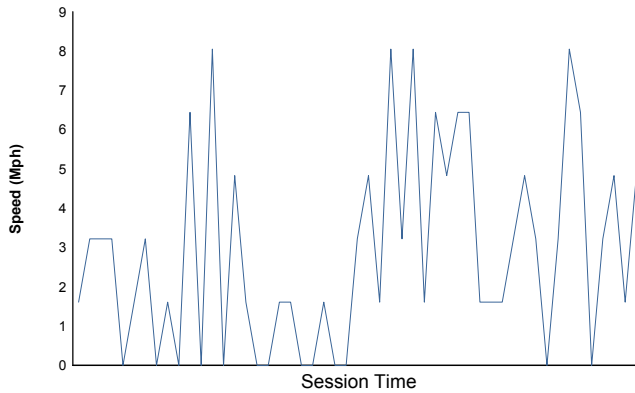

World Final Valencia

Am + LC

Race 2

Weather Report

Air Temperature

Track Temperature

Humidity

Pressure

Wind Speed

Wind direction

Track Status:

WET