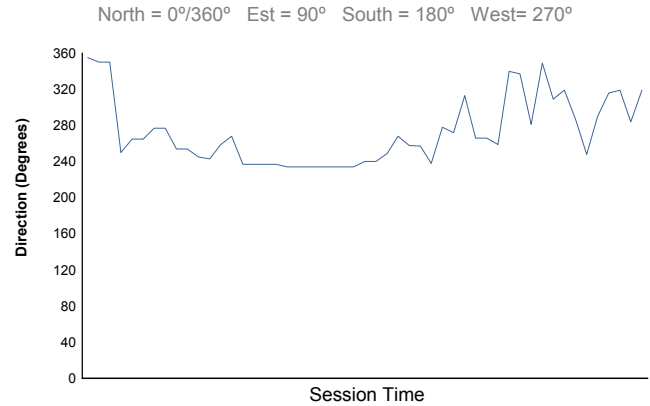

World Final Valencia

Am + LC

Race 2

Weather Report

Air Temperature

Track Temperature

Humidity

Pressure

Wind Speed

Wind direction

Track Status:

WET