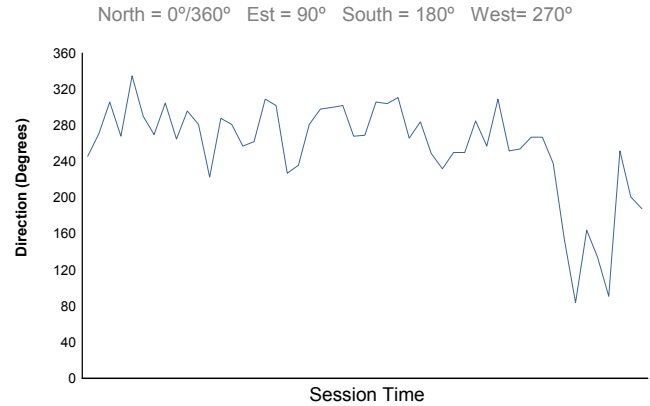

World Final Valencia

Am + LC

Race 1

Weather Report

Air Temperature

Track Temperature

Humidity

Pressure

Wind Speed

Wind direction

Track Status: **DRY**